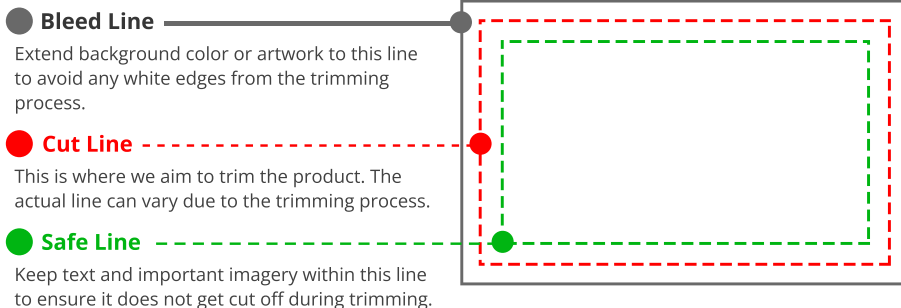

# 6x6 Postcards and Flyers

## Print Bleed Guide

Remove the template layer before uploading your artwork.

**Final Cut Size: 5.875 x 5.875 Artwork with Bleed: 6 x 6**